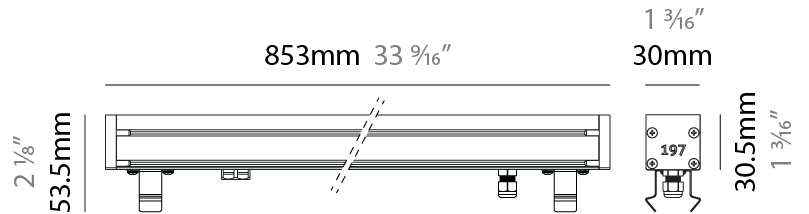

SLASH 30 RECESSED

E12I0061- _____ - _____
base number   Color   Lens
                         Temperature   Options

1. To build a product code in our configurator select the specify button on the base model # product page
2. To build a manual product code on this datasheet choose from the options listed below in blue font and add the suffix to the base model #

GENERAL

Series: Slash 30
Brand: Unonovesette
Division: Exterior
Mounting Type: Recessed
Mounting Location: In-Ground
Subcategory: Wallwash

PHYSICAL

Shape: Rectangle
Length (mm): 853
Length (in): 33 3/16
Width (mm): 30
Width (in): 1 3/16
Height (mm): 53.5
Height (in): 2 1/8
Light Distribution: Adjustable / Direct
Diffuser: Extra clear tempered 6mm
Fixture Finish: ANA
Fixture Material: Extruded Aluminum
Cable Details: IP68 30cm Cable with Easy Lock system

ELECTRICAL

Lamp Type: LED
Input Wattage (W): 25.43
Total Output Wattage (W): 19.87
Dimming: Non-Dimmable
Driver Included: No
Driver Location: Remote
Driver Type: Constant Voltage - Universal
Driver Class: Class 2
Input Voltage (V): 120 - 277
Output Voltage (V): 24
Upon Request: Phase Dimming (120Vac only) / 0-10V Dimming

LED

Color Temperature (°K): 2200 / 2700 / 3000 / 4000
Max. Delivered Lumen (lm): 1170 (3000K)
CRI: >90 CRI
Lamp Life (hrs): 100000

OPTICAL

Optic°: 12 / 21 / 31 / 46 / 13x36
Adjustability: Tilt ±20°

RATINGS AND CERTIFICATIONS

Certified By: Certified for North American Standards
IP rating: IP67
IK Rating: IK06