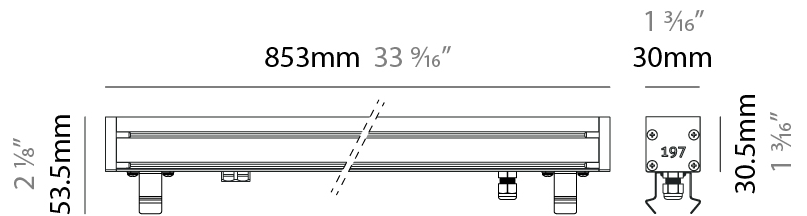

SLASH 30 RECESSED

E12I0060-

base number   Color   Lens
Temperature   Options

1. To build a product code in our configurator select the specify button on the base model # product page
2. To build a manual product code on this datasheet choose from the options listed below in blue font and add the suffix to the base model #

GENERAL

Series: Slash 30
Brand: Unonovesette
Division: Exterior
Mounting Type: Recessed
Mounting Location: In-Ground
Subcategory: Wallwash

PHYSICAL

Shape: Rectangle
Length (mm): 853
Length (in): 33 ³/₁₆
Width (mm): 30
Width (in): 1 ³/₁₆
Height (mm): 53.5
Height (in): 2 ¹/₈
Light Distribution: Adjustable / Direct
Diffuser: Extra clear tempered 6mm
Fixture Finish: ANA
Fixture Material: Extruded Aluminum
Cable Details: IP68 30cm Cable with Easy Lock system

ELECTRICAL

Lamp Type: LED
Input Wattage (W): 12.53
Total Output Wattage (W): 9.79
Dimming: Non-Dimmable
Driver Included: No
Driver Location: Remote
Driver Type: Constant Voltage - Universal
Driver Class: Class 2
Input Voltage (V): 120 - 277
Output Voltage (V): 24
Upon Request: Phase Dimming (120Vac only) / 0-10V Dimming

LED

Color Temperature (°K): 2200 / 2700 / 3000 / 4000
Max. Delivered Lumen (lm): 945 (3000K)
CRI: >90 CRI
Lamp Life (hrs): 100000

OPTICAL

Optic°: 12 / 21 / 31 / 46 / 13x36
Adjustability: Tilt ±20°

RATINGS AND CERTIFICATIONS

Certified By: Certified for North American Standards
IP rating: IP67
IK Rating: IK06