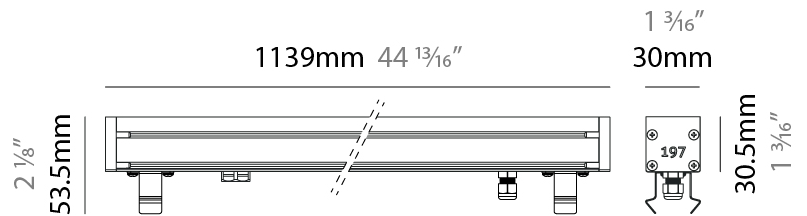

SLASH 30 RECESSED

E12I0054-

base number   Color   Lens
Temperature   Options

1. To build a product code in our configurator select the specify button on the base model # product page
2. To build a manual product code on this datasheet choose from the options listed below in blue font and add the suffix to the base model #

GENERAL

Series: Slash 30
Brand: Unonovesette
Division: Exterior
Mounting Type: Recessed
Mounting Location: In-Ground
Subcategory: Wallwash

PHYSICAL

Shape: Rectangle
Length (mm): 1139
Length (in): 44 ¹³/₁₆
Width (mm): 30
Width (in): 1 ³/₁₆
Height (mm): 53.5
Height (in): 2 ¹/₈
Light Distribution: Adjustable / Direct
Diffuser: Extra clear tempered 6mm
Fixture Finish: ANA
Fixture Material: Extruded Aluminum
Cable Details: IP68 30cm Cable with Easy Lock system

ELECTRICAL

Lamp Type: LED
Input Wattage (W): 30.5
Total Output Wattage (W): 23.88
Dimming: Non-Dimmable
Driver Included: No
Driver Location: Remote
Driver Type: Constant Voltage - Universal
Driver Class: Class 2
Input Voltage (V): 120 - 277
Output Voltage (V): 24
Upon Request: Phase Dimming (120Vac only) / 0-10V Dimming

LED

Color Temperature (°K): 2200 / 2700 / 3000 / 4000
Max. Delivered Lumen (lm): 2520 (3000K)
CRI: >90 CRI
Lamp Life (hrs): 100000

OPTICAL

Optic°: 12 / 21 / 31 / 46 / 13x36
Adjustability: Tilt ±20°

RATINGS AND CERTIFICATIONS

Certified By: Certified for North American Standards
IP rating: IP67
IK Rating: IK06