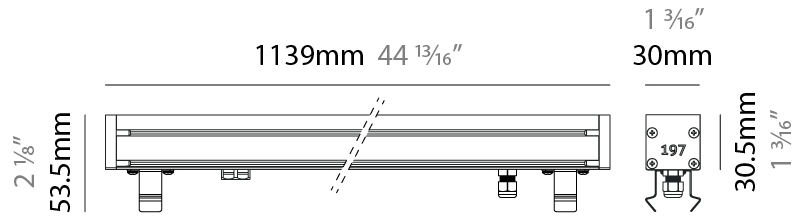

SLASH 30 RECESSED

E12I0055-

base number   Color   Lens
Temperature   Options

1. To build a product code in our configurator select the specify button on the base model # product page
2. To build a manual product code on this datasheet choose from the options listed below in blue font and add the suffix to the base model #

GENERAL

Series: Slash 30
Brand: Unonovesette
Division: Exterior
Mounting Type: Recessed
Mounting Location: In-Ground
Subcategory: Wallwash

PHYSICAL

Shape: Rectangle
Length (mm): 1139
Length (in): 44 ¹³/₁₆"
Width (mm): 30
Width (in): 1 ³/₁₆"
Height (mm): 53.5
Height (in): 2 ¹/₈"
Light Distribution: Adjustable / Direct
Diffuser: Extra clear tempered 6mm
Fixture Finish: ANA
Fixture Material: Extruded Aluminum
Cable Details: IP68 30cm Cable with Easy Lock system

ELECTRICAL

Lamp Type: LED
Input Wattage (W): 64
Total Output Wattage (W): 50
Dimming: Non-Dimmable
Driver Included: No
Driver Location: Remote
Driver Type: Constant Voltage - Universal
Driver Class: Class 2
Input Voltage (V): 120 - 277
Output Voltage (V): 24
Upon Request: Phase Dimming (120Vac only) / 0-10V Dimming

LED

Color Temperature (°K): 2200 / 2700 / 3000 / 4000
Max. Delivered Lumen (lm): 4560 (3000K)
CRI: >90 CRI
Lamp Life (hrs): 100000

OPTICAL

Optic°: 12 / 21 / 31 / 46 / 13x36
Adjustability: Tilt ±20°

RATINGS AND CERTIFICATIONS

Certified By: Certified for North American Standards
IP rating: IP67
IK Rating: IK06