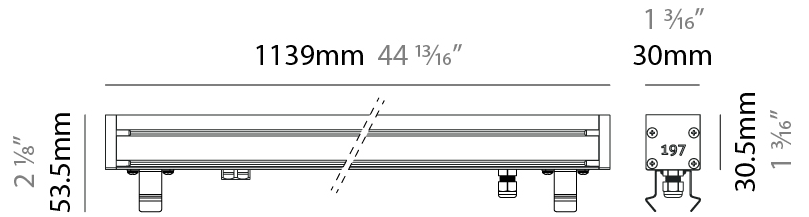

SLASH 30 RECESSED

E12I0063-

base number   Color   Lens
Temperature   Options

1. To build a product code in our configurator select the specify button on the base model # product page
2. To build a manual product code on this datasheet choose from the options listed below in blue font and add the suffix to the base model #

GENERAL

Series: Slash 30
Brand: Unonovesette
Division: Exterior
Mounting Type: Recessed
Mounting Location: In-Ground
Subcategory: Wallwash

PHYSICAL

Shape: Rectangle
Length (mm): 1139
Length (in): 44 ¹³/₁₆
Width (mm): 30
Width (in): 1 ³/₁₆
Height (mm): 53.5
Height (in): 2 ¹/₈
Light Distribution: Adjustable / Direct
Diffuser: Extra clear tempered 6mm
Fixture Finish: ANA
Fixture Material: Extruded Aluminum
Cable Details: IP68 30cm Cable with Easy Lock system

ELECTRICAL

Lamp Type: LED
Input Wattage (W): 33.92
Total Output Wattage (W): 26.5
Dimming: Non-Dimmable
Driver Included: No
Driver Location: Remote
Driver Type: Constant Voltage - Universal
Driver Class: Class 2
Input Voltage (V): 120 - 277
Output Voltage (V): 24
Upon Request: Phase Dimming (120Vac only) / 0-10V Dimming

LED

Color Temperature (°K): 2200 / 2700 / 3000 / 4000
Max. Delivered Lumen (lm): 2280 (3000K)
CRI: >90 CRI
Lamp Life (hrs): 100000

OPTICAL

Optic°: 12 / 21 / 31 / 46 / 13x36
Adjustability: Tilt ±20°

RATINGS AND CERTIFICATIONS

Certified By: Certified for North American Standards
IP rating: IP67
IK Rating: IK06