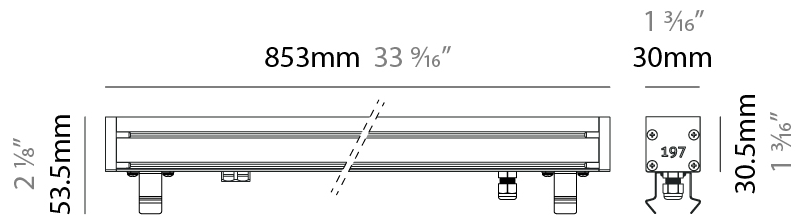

SLASH 30 RECESSED

E12I0052- _____ - _____
base number   Color   Lens
                         Temperature   Options

1. To build a product code in our configurator select the specify button on the base model # product page
2. To build a manual product code on this datasheet choose from the options listed below in blue font and add the suffix to the base model #

GENERAL

Series: Slash 30
Brand: Unonovesette
Division: Exterior
Mounting Type: Recessed
Mounting Location: In-Ground
Subcategory: Wallwash

PHYSICAL

Shape: Rectangle
Length (mm): 853
Length (in): 33 3/16
Width (mm): 30
Width (in): 1 3/16
Height (mm): 53.5
Height (in): 2 1/8
Light Distribution: Adjustable / Direct
Diffuser: Extra clear tempered 6mm
Fixture Finish: ANA
Fixture Material: Extruded Aluminum
Cable Details: IP68 30cm Cable with Easy Lock system

ELECTRICAL

Lamp Type: LED
Input Wattage (W): 22.92
Total Output Wattage (W): 17.91
Dimming: Non-Dimmable
Driver Included: No
Driver Location: Remote
Driver Type: Constant Voltage - Universal
Driver Class: Class 2
Input Voltage (V): 120 - 277
Output Voltage (V): 24
Upon Request: Phase Dimming (120Vac only) / 0-10V Dimming

LED

Color Temperature (°K): 2200 / 2700 / 3000 / 4000
Max. Delivered Lumen (lm): 1890 (3000K)
CRI: >90 CRI
Lamp Life (hrs): 100000

OPTICAL

Optic°: 12 / 21 / 31 / 46 / 13x36
Adjustability: Tilt ±20°

RATINGS AND CERTIFICATIONS

Certified By: Certified for North American Standards
IP rating: IP67
IK Rating: IK06