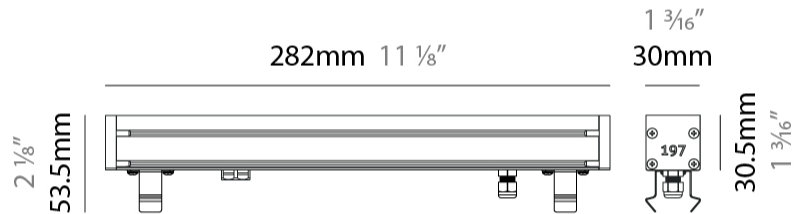

E12I0048- - _____

base number   Color   Lens
Temperature   Options

1. To build a product code in our configurator select the specify button on the base model # product page
2. To build a manual product code on this datasheet choose from the options listed below in blue font and add the suffix to the base model #

GENERAL

Series: Slash 30
Brand: Unonovesette
Division: Exterior
Mounting Type: Recessed
Mounting Location: In-Ground
Subcategory: Wallwash

PHYSICAL

Shape: Rectangle
Length (mm): 282
Length (in): 11 1/8
Width (mm): 30
Width (in): 1 3/16
Height (mm): 53.5
Height (in): 2 1/8
Light Distribution: Adjustable / Direct
Weight (kg): 0.46
Weight (lbs): 1.014
Diffuser: Extra clear tempered 6mm
Fixture Finish: ANA
Fixture Material: Extruded Aluminum
Cable Details: IP68 30cm Cable with Easy Lock system

ELECTRICAL

Lamp Type: LED
Input Wattage (W): 7.6
Total Output Wattage (W): 6
Dimming: Non-Dimmable
Driver Included: No
Driver Location: Remote
Driver Type: Constant Voltage - Universal
Driver Class: Class 2
Input Voltage (V): 120 - 277
Output Voltage (V): 24
Upon Request: Phase Dimming (120Vac only) / 0-10V Dimming

LED

Color Temperature (*K): 2200 / 2700 / 3000 / 4000
Max. Delivered Lumen (lm): 640 (3000K)
CRI: >90 CRI
Lamp Life (hrs): 100000

OPTICAL

Optic*: 12 / 21 / 31 / 46 / 13x36
Adjustability: Tilt ±20°

RATINGS AND CERTIFICATIONS

Certified By: Certified for North American Standards
IP rating: IP67
IK Rating: IK06